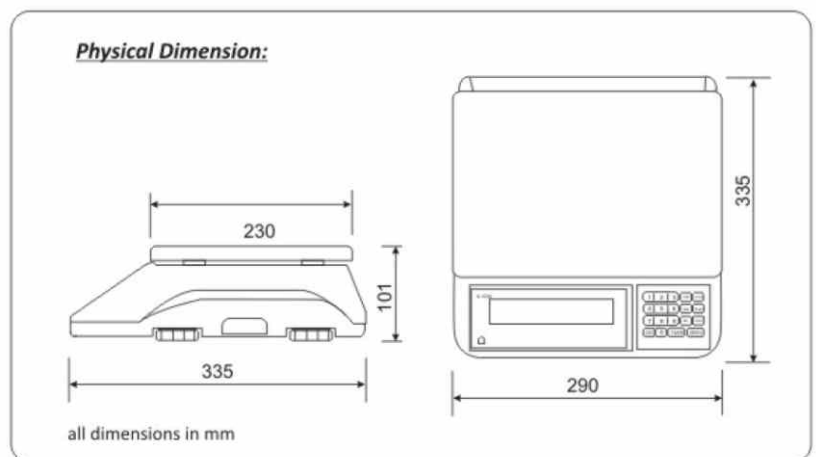

S-2

Weighing Balance

Capacity	
6 kg	0.1 gm
15 kg	0.5 gm
30 kg	1 gm

- 25mm height LCD and 21 status indication.
- 230 x 290mm S.S Top pan.
- 6V4a/h standard re-chargeable battery.
- Provide up to 90 hours of continuous use.
(with auto-backlight and selectable time power off)
- Unit conversion: kg, g, oZ,lb.
- Rs-232 interface
- Pcs Counting.
- Capacities from 6kg~30kg.